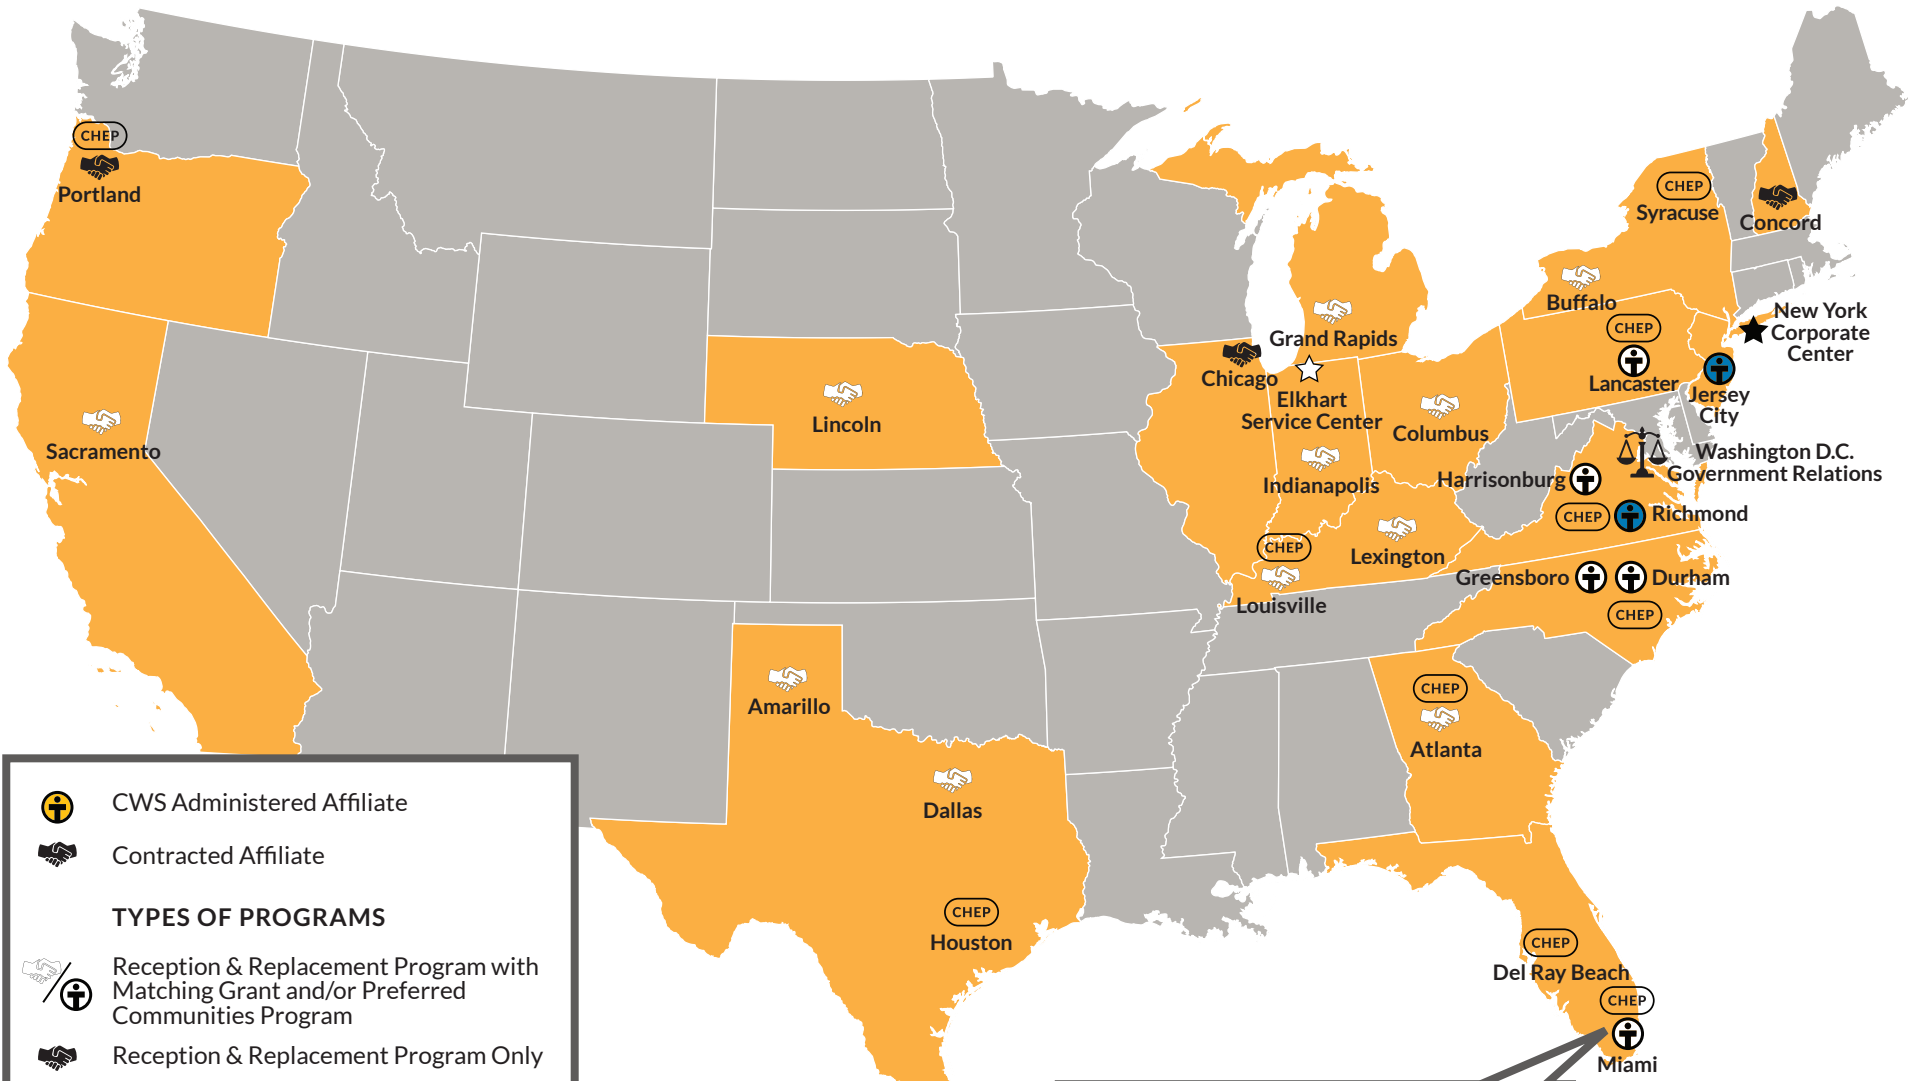

# CWS IMMIGRATION & REFUGEE PROGRAM DOMESTIC NETWORK

Founded in 1946, CWS continues to assist refugees and immigrants throughout the United States. CWS directly administers seven local affiliates and contracts with an additional 14. Supporting the nationwide operation is the Immigration and Refugee Program Headquarters in New York City, the Elkhart Indiana Service Center, and the Government Relations Office in Washington, D.C.

- CWS Administered Affiliate
- Contracted Affiliate

**TYPES OF PROGRAMS**

- Reception & Replacement Program with Matching Grant and/or Preferred Communities Program
- Reception & Replacement Program Only
- Matching Grant and/or Preferred Communities Program
- Cuban Haitian Entrant Program

**The Cuban Haitian Entrant Program** offers orderly and structured reception, processing, and resettlement services to qualified Cubans and Haitians.