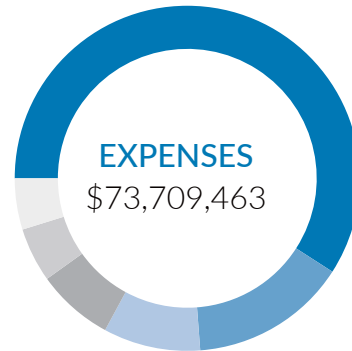

- **SERVICES FOR DISPLACED PEOPLE**  
\$43,592,936 / 59.1%
- **GLOBAL RELIEF & DEVELOPMENT**  
\$10,816,257 / 14.7%
- **EMERGENCY RESPONSE**  
\$6,710,666 / 9.1%
- **FUNDRAISING**  
\$5,298,712 / 7.2%
- **ADVOCACY**  
\$3,732,240 / 5.1%
- **MANAGEMENT & GENERAL**  
\$3,558,652 / 4.8%